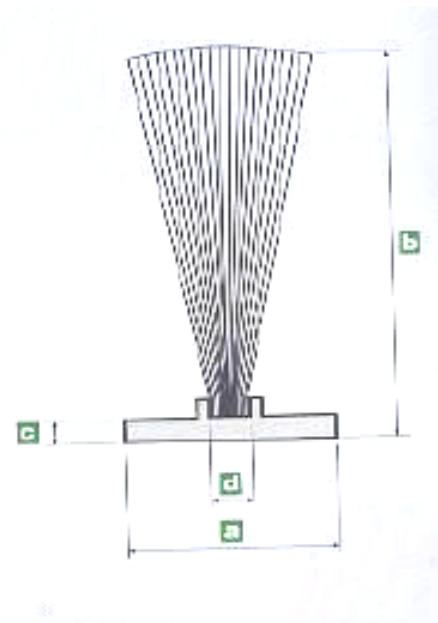

Seal Roll (SR)

The center of the brush contains monofilament polypropylene yarns. More rigid and a tighter seal, ideal for roll-up blinds.

SR Series:

Measures and tolerances*

a Base width 3,80 – 15,00mm

+0,10mm
-0,20mm

SRF Series:

Measures and tolerances*

a Base width 3,80 – 8,00mm

+0,10mm
-0,10mm

b Pile height 4,00 – 25,00mm

+0,25mm
-0,15mm

Pile height > 6,50mm:

+4%
-2,5%

c Base thickness

0,74mm \pm 0,10mm

d Pile width

1,50mm \pm 0,15mm

*For measures other than these, please contact our commercial dpt.

COLOUR RANGE:

All measures available in: Grey, Black, White, Light Brown, Medium Brown, Dark Brown, Gold.