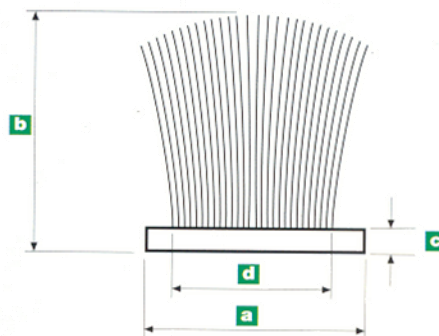

Seal Roll (SR)

The center of the brush contains monofilament polypropylene yarns. More rigid and a tighter seal, ideal for roll-up blinds.

SR Series:

Measures and tolerances*

a Base width 3,80 – 15,00mm

+0,10mm
-0,20mm

b Pile height 4,00 – 18,00mm

+0,25mm
-0,15mm

Pile height > 6,50mm:

+4%
-2,5%

c Base thickness

0,80mm \pm 0,15%

d Pile width

4,8mm 2P and 3P: 1,98mm \pm 0,12mm
6,9mm 3P and 4P: 2,90mm \pm 0,30mm

For each additional pile line: **1mm** \pm 0,12mm

*For measures other than these, please contact our commercial dpt.

COLOUR RANGE:

All measures available in: Grey, black, White, Light Brown, Medium Brown, Dark Brown, Gold.

SRF Series:

Measures and tolerances*

a Base width 3,80 – 8,00mm

+0,10mm
-0,10mm

b Pile height 4,00 – 25,00mm

+0,25mm
-0,15mm

Pile height > 6,50mm:

+4%
-2,5%