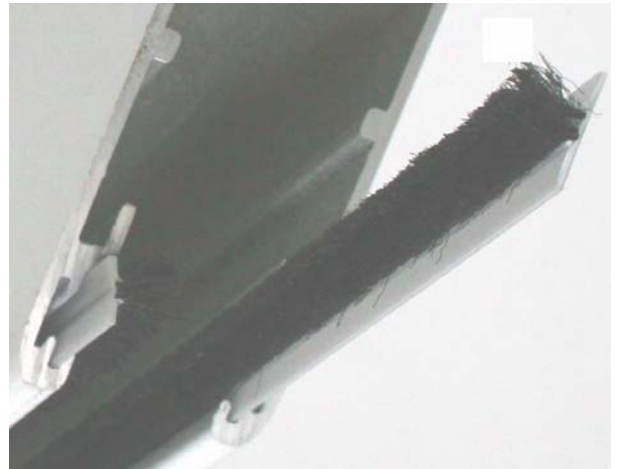

New Pile (SPF)

Spun of polypropylene, assembled on a New Technology plastic backing.

New Roll (SRF)

The center of the brush contains monofilament polypropylene yarns. More rigid and a tighter seal, ideal for roll-up blinds.

SPF - SRF Series:

Measures and tolerances*

a Base width 3,80 – 8,00mm

+0,10mm
-0,10mm

b Pile height 4,00 – 25,00mm

+0,25mm
-0,15mm

Pile height > 6,50mm:

+4%
-2,5%

c Base thickness

0,74mm \pm 0,10mm

d Pile width

1,50mm \pm 0,15mm

*For measures other than these, please contact our commercial dtp.

COLOUR RANGE:

All measures available in: Grey, Black, White, Light Brown, Medium Brown, Dark Brown, Gold.