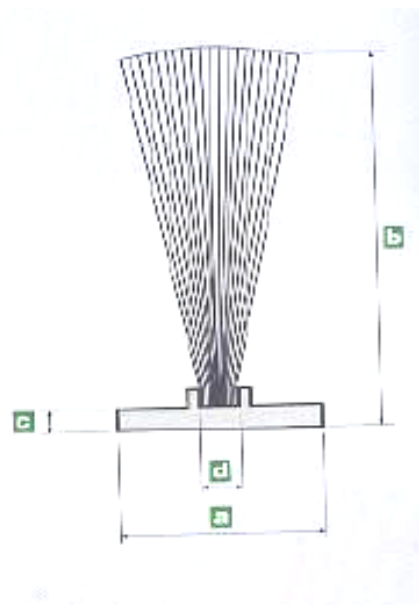

New Pile (SPF)

Spun of polypropylene, assembled on a New Technology plastic backing.

New Roll (SRF)

The center of the brush contains monofilament polypropylene yarns. More rigid and a tighter seal, ideal for roll-up blinds.

SPF - SRF Series:

Measures and tolerances*

a Base width 3,80 – 8,00mm

+0,10mm
-0,10mm

b Pile height 4,00 – 25,00mm

+0,25mm
-0,15mm

Pile height > 6,50mm:

+4%
-2,5%

c Base thickness

0,74mm \pm 0,10mm

d Pile width

1,50mm \pm 0,15mm

*For measures other than these, please contact our commercial dtp.

COLOUR RANGE:

All measures available in: Grey, Black, White, Light Brown, Medium Brown, Dark Brown, Gold.