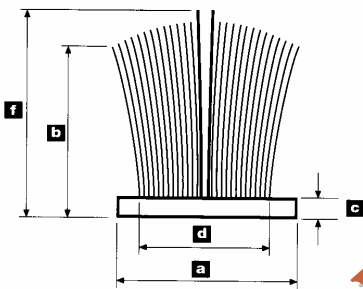

Seal Film (CS)

Central plastic film for extra waterproof performance.

New Film (CSF)

Pile and film assembled onto a plastic new technology backing.

CS - HS Series:

('H' means that film is higher than pile – from 0,5 to 3,0mm)

Measures and tolerances*

Woven base

a Base width 3,80 – 8,00mm

+0,10mm
-0,20mm

b Pile height 4,00 – 18,00mm

+0,25mm
-0,15mm

Pile height > 6,50mm:

+4% -2,5%

c Base thickness

0,80mm \pm 0,15mm

d Pile width

6,9mm 4P: 2,90mm \pm 0,30mm
4,8mm 4P: 1,90mm \pm 0,15mm

*For measures other than these, please contact our commercial dtp.

COLOUR RANGE:

All measures available in: Grey, Black, White, Light Brown, Medium Brown, Dark Brown, Gold.

For all measures

0,74mm \pm 0,1mm

1,50mm \pm 0,15mm