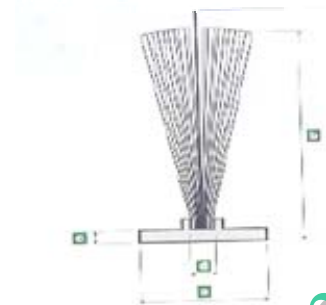

Measures and tolerances*

Woven base

a Base width 3,80 – 8,00mm

+0,10mm
-0,20mm

b Pile height 4,00 – 18,00mm

+0,25mm
-0,15mm

Pile height > 6,50mm:

+4% -2,5%

c Base thickness

0,80mm \pm 0,15mm

d Pile width

6,9mm 4P: 2,90mm \pm 0,30mm
4,8mm 4P: 1,90mm \pm 0,15mm

*For measures other than these, please contact our commercial dtp.

COLOUR RANGE:

All measures available in: Grey, Black, White, Light Brown, Medium Brown, Dark Brown, Gold.

Film available in Transparent, Black and Blue.

CSF – HSF Series:

Measures and tolerances

new technology

3,80 – 8,00mm

+0,10mm
-0,10mm

4,00 – 24,00mm

+0,1mm
-0,1mm

For all measures

0,74mm \pm 0,1mm

1,50mm \pm 0,15mm